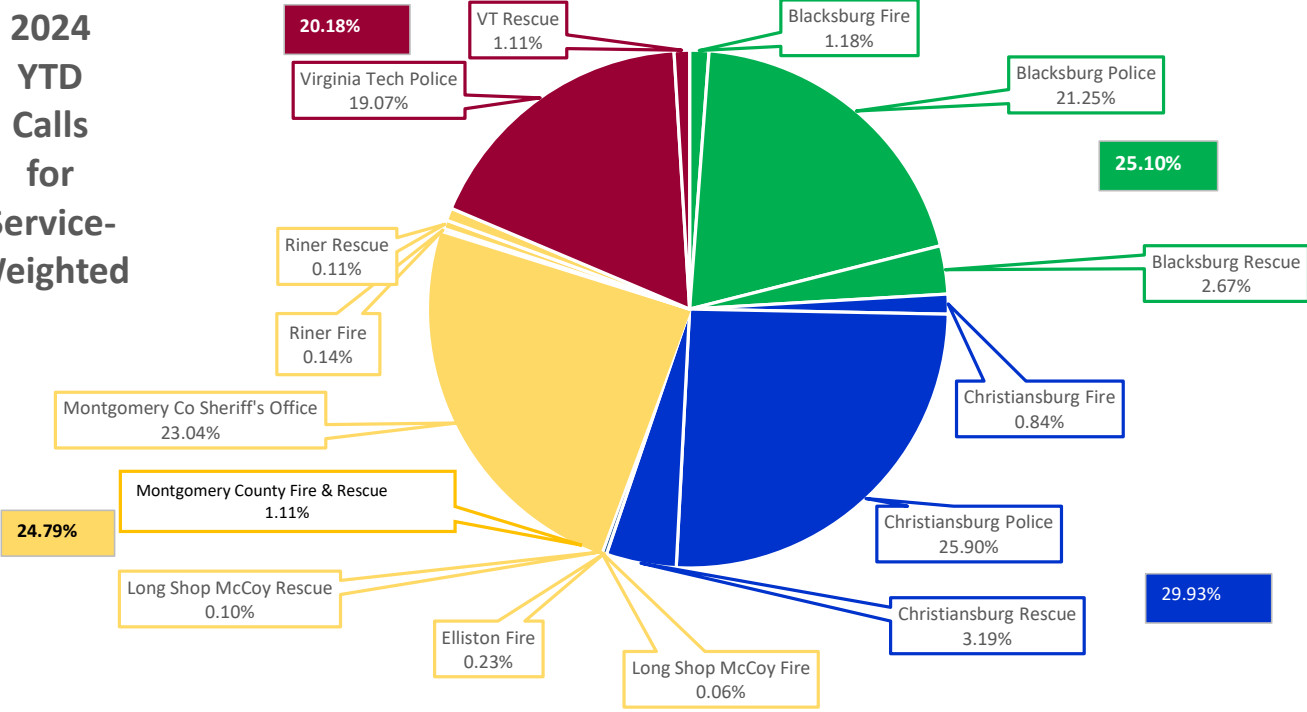

Calls for Service (All Call Types)- Weighted Data				
Agency	NOVEMBER	YTD	% of YTD	
VT Rescue	148	1310	1.11%	
Blacksburg Rescue	336	3152	2.67%	
Christiansburg Rescue	360	3761	3.19%	
Long Shop McCoy Rescue	15	118	0.10%	
Riner Rescue	8	132	0.11%	
Montgomery County Fire & EMS	106	1304	1.11%	
Total Rescue Calls for Service	973	9777	8.29%	
Blacksburg Fire	97	897	0.76%	
Blacksburg Fire VT Campus	38	490	0.42%	
Christiansburg Fire	99	991	0.84%	
Elliston Fire	19	276	0.23%	
Long Shop McCoy Fire	9	69	0.06%	
Riner Fire	8	168	0.14%	
Total Fire Calls For Service	270	2891	2.45%	
Montgomery Co Sheriff's Office	2187	27178	23.04%	
Blacksburg Police	1881	25065	21.25%	
Christiansburg Police	2912	30557	25.90%	
Virginia Tech Police	1682	22495	19.07%	
Total Law Enforcement Calls for Service	8662	105295	89.26%	
Grand Total	9905	117963	100.00%	

2024
YTD
Calls
for
Service-
Weighted

D O'Brien 12/2/2024